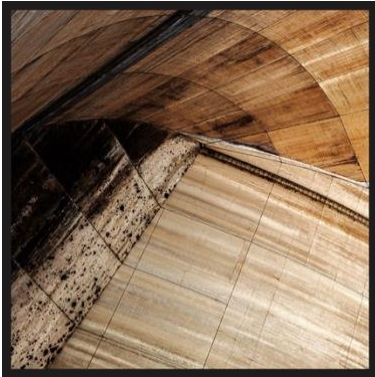

## **GOOD DEALS AVAILABLE IMMEDIATELY**

These already framed photographs are back from exhibitions.  
Impeccable condition.

**\$1000 CAD. (taxes included)**

\$1000 CAD = Print -10% + free gallery framing.

## **MEDIUM SIZES**

**MAD DAM #1**

85 X 85 cm - 33,5" x 33,5"

**Already framed**

**BIG O #2**

85 X 85 cm - 33,5" x 33,5"

**Already framed**

BIG O #3