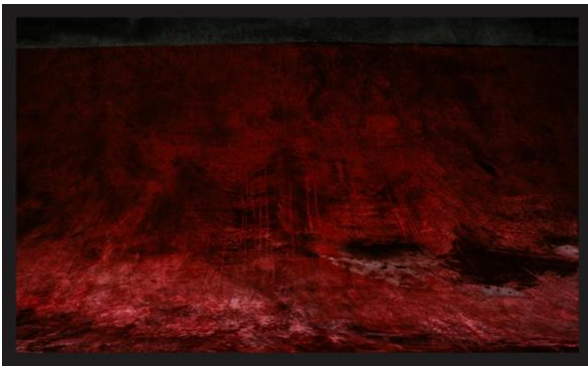

85 X 85 cm - 33,5" x 33,5"

**Already framed**

BIG O #9

85 X 85 cm - 33,5" x 33,5"

**Already framed**

SKATEPARK #2

100 X 64 cm - 39,5" X 21,26"

**Already framed**